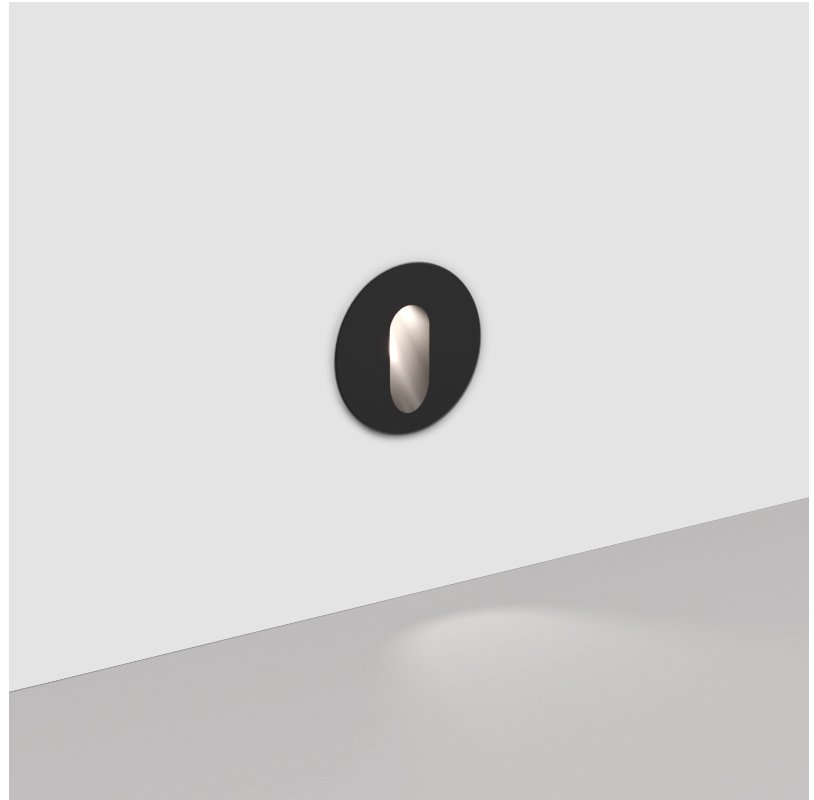

1. To build a product code in our configurator select the specify button on the base model # product page
2. To build a manual product code on this datasheet choose from the options listed below in blue font and add the suffix to the base model #

GENERAL

Series: Delight
Subseries: Delight Lollipop Round Wide
Brand: Prolicht
Division: Architectural
Mounting Type: Recessed
Mounting Location: Wall
Subcategory: Step Light

PHYSICAL

Shape: Round
Diameter (mm): 55
Diameter (in): 2 3/16
Depth (mm): 35
Depth (in): 1 3/8
Min. Recessing Depth (mm): 40
Min. Recessing Depth (in): 1 9/16
Light Distribution: Asymmetric
Weight (kg): 0.11
Weight (lbs): 0.25
Fixture Finish: [SSR / BKV / CWI / CRY / HAB / UFT / ITA / RUA / FTG / MYG / LOD / PUS / FRO / FUP / KIA / POP / BLS / SPG / MEY / GOH / GUM / CHC / COM / ABZ / JAG / OBR / MOS / ROR](#)
Fixture Material: Aluminum

ELECTRICAL

Lamp Type: LED (Zhaga Standard)
Input Wattage (W): 2.2
Total Output Wattage (W): 2
Dimming: 0-10V Dimming / Phase Dimming (120Vac Only)
Driver Included: No
Driver Location: Remote
Driver Type: Constant Current - 120 / 277Vac
Input Voltage (V): 120 - 277
Constant Current (MA): 700

LED

Number of LEDs: 1
Color Temperature (°K): [2700 / 3000 / 4000](#)
Max. Delivered Lumen (lm): 150 / 160 / 170
CRI: >90 CRI
Lamp Life (hrs): 50000

OPTICAL

RATINGS AND CERTIFICATIONS

Certified By: Certified for North American Standards
IP rating: IP20