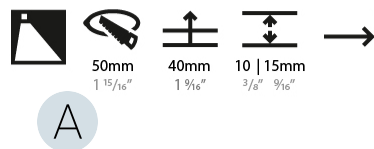

1. To build a product code in our configurator select the specify button on the base model # product page
2. To build a manual product code on this datasheet choose from the options listed below in blue font and add the suffix to the base model #

GENERAL

Series: Delight
Subseries: Delight Lollipop Round Wide
Brand: Prolicht
Division: Architectural
Mounting Type: Recessed
Mounting Location: Wall
Subcategory: Step Light

PHYSICAL

Shape: Round
Diameter (mm): 55
Diameter (in): 2 3/16
Depth (mm): 35
Depth (in): 1 3/8
Min. Recessing Depth (mm): 40
Min. Recessing Depth (in): 1 9/16
Light Distribution: Asymmetric
Weight (kg): 0.11
Weight (lbs): 0.25
Fixture Finish: [SSR / BKV / CWI / CRY / HAB / UFT / ITA / RUA / FTG / MYG / LOD / PUS / FRO / FUP / KIA / POP / BLS / SPG / MEY / GOH / GUM / CHC / COM / ABZ / JAG / OBR / MOS / ROR](#)
Fixture Material: Aluminum

ELECTRICAL

Lamp Type: LED (Zhaga Standard)
Input Wattage (W): 2.2
Total Output Wattage (W): 2
Dimming: 0-10V Dimming / Phase Dimming (120Vac Only)
Driver Included: No
Driver Location: Remote
Driver Type: Constant Current - 120 / 277Vac
Input Voltage (V): 120 - 277
Constant Current (MA): 700

LED

Number of LEDs: 1
Color Temperature (°K): [2700 / 3000 / 4000](#)
Max. Delivered Lumen (lm): 150 / 160 / 170
CRI: >90 CRI
Lamp Life (hrs): 50000

OPTICAL

RATINGS AND CERTIFICATIONS

Certified By: Certified for North American Standards
IP rating: IP20