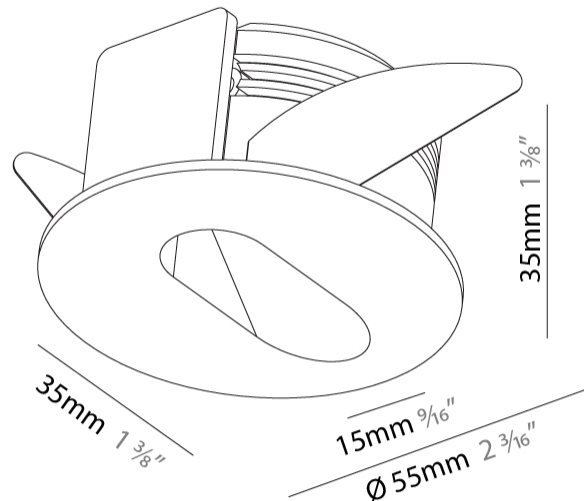

1. To build a product code in our configurator select the specify button on the base model # product page
2. To build a manual product code on this datasheet choose from the options listed below in blue font and add the suffix to the base model #

GENERAL

Series: Delight
Subseries: Delight Lollipop Round Wide
Brand: Prolicht
Division: Architectural
Mounting Type: Recessed
Mounting Location: Wall
Subcategory: Step Light

PHYSICAL

Shape: Round
Diameter (mm): 55
Diameter (in): 2 3/16
Depth (mm): 35
Depth (in): 1 3/8
Min. Recessing Depth (mm): 40
Min. Recessing Depth (in): 1 9/16
Light Distribution: Asymmetric
Weight (kg): 0.11
Weight (lbs): 0.25
Fixture Finish: [SSR / BKV / CWI / CRY / HAB / UFT / ITA / RUA / FTG / MYG / LOD / PUS / FRO / FUP / KIA / POP / BLS / SPG / MEY / GOH / GUM / CHC / COM / ABZ / JAG / OBR / MOS / ROR](#)
Fixture Material: Aluminum

ELECTRICAL

Lamp Type: LED (Zhaga Standard)
Input Wattage (W): 2.2
Total Output Wattage (W): 2
Dimming: 0-10V Dimming / Phase Dimming (120Vac Only)
Driver Included: No
Driver Location: Remote
Driver Type: Constant Current - 120 / 277Vac
Input Voltage (V): 120 - 277
Constant Current (MA): 700

LED

Number of LEDs: 1
Color Temperature (°K): [2700 / 3000 / 4000](#)
Max. Delivered Lumen (lm): 150 / 160 / 170
CRI: >90 CRI
Lamp Life (hrs): 50000

OPTICAL

RATINGS AND CERTIFICATIONS

Certified By: Certified for North American Standards
IP rating: IP20